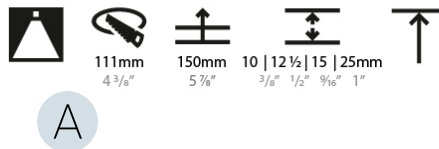

ELECTRICAL

Lamp Type: LED (Zhaga Standard)
Input Wattage (W): 13
Total Output Wattage (W): 11.8
Dimming: Tri-Mode (Non-Dimming and Phase Dimming (120Vac only) and 0-10V Dimming)
Driver Included: No
Driver Location: Recessed Housing
Driver Type: Constant Current - Universal
Driver Class: Class 2
Housing: See components
Input Voltage (V): 120 - 277
Constant Current (MA): 350

LED

Number of LEDs: 1
Color Temperature (°K): 2700 / 3000 / 3500 / 4000
Max. Delivered Lumen (lm): 876 / 909 / 955 / 974
Nominal Lumen (lm): 1304 / 1352 / 1421 / 1450
CRI: >90 CRI
Efficiency (%): 87.9 / 88.4 / 87.9
Lamp Life (hrs): 50000
Upon Request: RGB-W Tunable White Special Color Temperature Special LED

OPTICAL

Reflector°: 18 / 42 / 60
Optic°: Lens Pack - No Lens / Linear Spread Lens / Honeycomb / Spread Lens
Upon Request: Special Beam Angles

RATINGS AND CERTIFICATIONS

382, F 416-247-9319, www.zaneen.com

Created by Zaneen Lighting for North American Standards at the end of the existing Model #. For assistance on 'custom' specifications, contact zteam@zaneen.com. In a constant effort to supply the best product, we reserve the right to change specifications or materials without notice. The most recent specification sheets are found at zaneen.com

IP rating: IP20