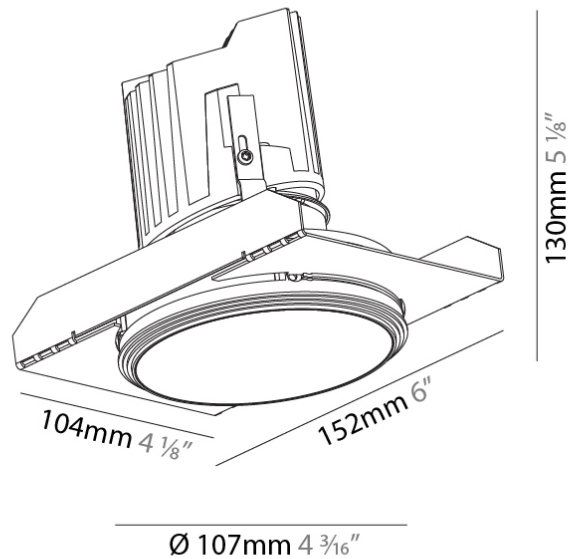

ELECTRICAL

Lamp Type: LED (Zhaga Standard)
Input Wattage (W): 13
Total Output Wattage (W): 11.8
Dimming: Tri-Mode (Non-Dimming and Phase Dimming (120Vac only) and 0-10V Dimming)
Driver Included: No
Driver Location: Recessed Housing
Driver Type: Constant Current - Universal
Driver Class: Class 2
Housing: See components
Input Voltage (V): 120 - 277
Constant Current (MA): 350

LED

Number of LEDs: 1
Color Temperature (°K): 2700 / 3000 / 3500 / 4000
Max. Delivered Lumen (lm): 876 / 909 / 955 / 974
Nominal Lumen (lm): 1304 / 1352 / 1421 / 1450
CRI: >90 CRI
Efficiency (%): 87.9 / 88.4 / 87.9
Lamp Life (hrs): 50000
Upon Request: RGB-W Tunable White Special Color Temperature Special LED

OPTICAL

Reflector°: 18 / 42 / 60
Optic°: Lens Pack - No Lens / Linear Spread Lens / Honeycomb / Spread Lens
Upon Request: Special Beam Angles

RATINGS AND CERTIFICATIONS

382, F 416-247-9319, www.zaneen.com

Created by Zaneen Lighting for North American Standards at the end of the existing Model #. For assistance on 'custom' specifications, contact zteam@zaneen.com. In a constant effort to supply the best product, we reserve the right to change specifications or materials without notice. The most recent specification sheets are found at zaneen.com

IP rating: IP20