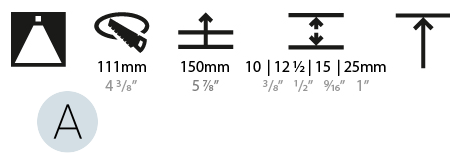

PHYSICAL

Shape: Round
Diameter (mm): 107
Diameter (in): 4 3/16
Height (mm): 130
Height (in): 5 1/8
Ceiling Thickness (mm): 10 / 12.5 / 15 / 25
Ceiling Thickness (in): 3/8 or 1/2 or 9/16 or 1
Min. Recessing Depth (mm): 150
Min. Recessing Depth (in): 5 7/8
Light Distribution: Downlight
Weight (kg): 0.646
Weight (lbs): 1.42
Fixture Finish: SSR / BKV / CWI / CRY / HAB / LAG / UFT / ITA / RUA / RUR / MIC / FTG / MYG / TWT / LOD / PUS / FRO / FUP / KIA / POP / BLS / SPG / MEY / GOH / GUM / CHC / COM / ABZ / JAG / OBR / MOS / ROR
Fixture Material: Aluminum Die Cast
Cut-out Measurements: Ø 111mm / 4 3/8"
Upon Request: Unique Ceiling Thickness

ELECTRICAL

Lamp Type: LED (Zhaga Standard)
Input Wattage (W): 15
Total Output Wattage (W): 14.7
Dimming: Dali Dimming
Driver Included: No
Driver Location: Recessed Housing
Driver Type: Constant Current - 120Vac
Driver Class: Class 2
Housing: See components
Input Voltage (V): 120
Constant Current (MA): 350

LED

Number of LEDs: 1
Color Temperature (°K): Warm Dim
Max. Delivered Lumen (lm): 766
Nominal Lumen (lm): 1140
CRI: >90 CRI
Lamp Life (hrs): 50000
Upon Request: RGB-W Tunable White Special Color Temperature Special LED

OPTICAL

Reflector°: 18 / 42 / 60
Optic°: Lens Pack - No Lens / Linear Spread Lens / Honeycomb / Spread Lens
Upon Request: Special Beam Angles

RATINGS AND CERTIFICATIONS